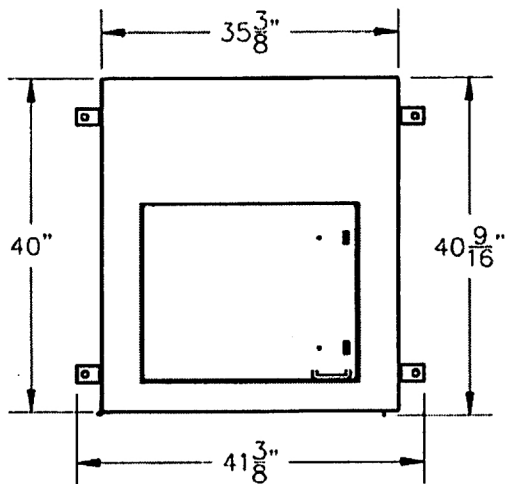

PAK300L

Highlander Metal Trash Enclosure
Model No.: PAK300L

SCALE = 1:24

Bearcoda Inc. Tel: 877.232.7428
 P.O. Box 56, 3 West St, Litchfield, CT 06759

DESCRIPTION:
 DRAFTER:

SCALE: 1:22

PRODUCT #
 PART NAME: