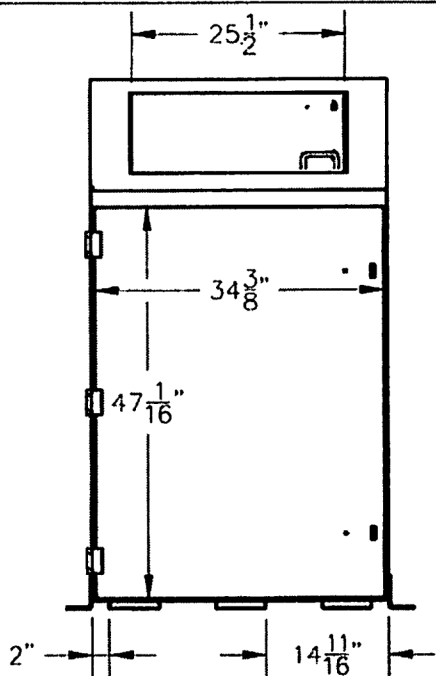

PAK300L

Highlander Metal Trash Enclosure
Model No.: PAK300L

SCALE = 1:24

Bearcoda Inc. Tel: 877.232.7428
 P.O. Box 56, 3 West St, Litchfield, CT 06759

DESCRIPTION:
 DRAFTER:

SCALE: 1:22

PRODUCT #
 PART NAME: