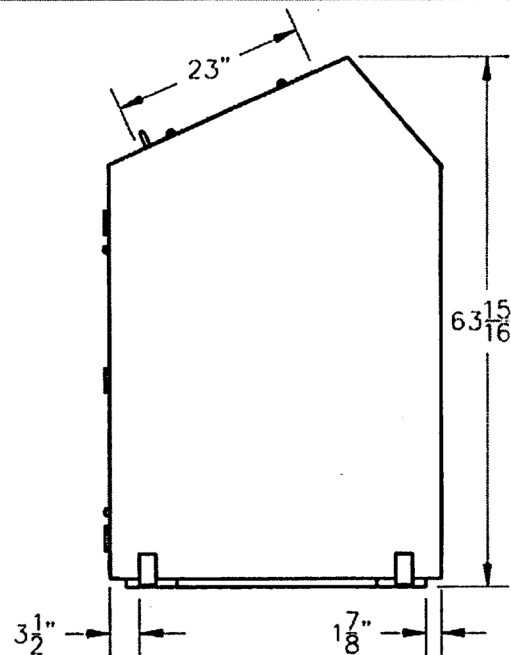

PAK300L

Highlander Metal Trash Enclosure
Model No.: PAK300L

SCALE = 1:24

Bearcoda Inc. Tel: 877.232.7428
 P.O. Box 56, 3 West St, Litchfield, CT 06759

DESCRIPTION:
 DRAFTER:

SCALE: 1:22

PRODUCT #
 PART NAME: