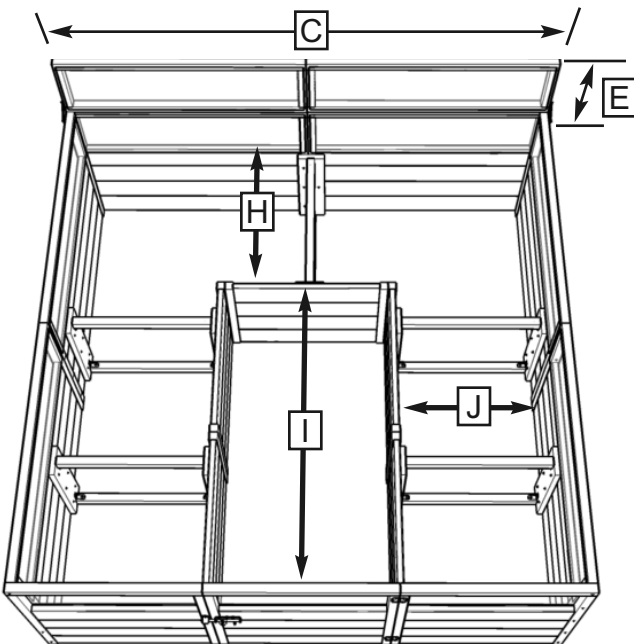

8x8 Raised Cedar Garden Bed

Item# SHD807

Version #3
Feb 11th, 2015

Front View

Side View

Top View

Product Specifications:

- A: Height = 33 1/2"
- B: Length = 95"
- C: Width = 92"
- D: Bottom to Screen = 20"
- E: Screen Frame Height = 13 1/2"
- F: Bottom to Top Trellis = 47"
- G: Door Width = 30 5/8"
- H: Rear Bed Depth = 28"
- I: Length of Inner Panels = 63"
- J: Depth of Side Bed = 30 5/8"

Shipping Specifications:

- 3 UPS Boxes
- 7"H x 34"W x 47"L
- Box 1 weight = 80 lbs
- Box 2 weight = 90 lbs
- Box 2 weight = 90 lbs
- Total Weight = 260 lbs