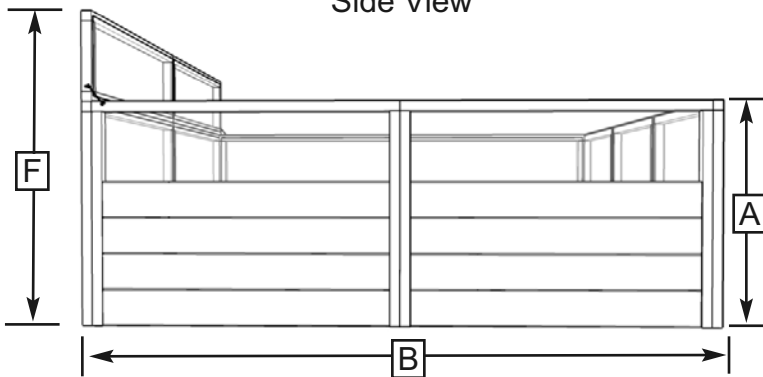

8x8 Raised Cedar Garden Bed

Item# SHD807

Version #3
Feb 11th, 2015

Front View

Side View

Top View

Product Specifications:

- A: Height = 33 1/2"
- B: Length = 95"
- C: Width = 92"
- D: Bottom to Screen = 20"
- E: Screen Frame Height = 13 1/2"
- F: Bottom to Top Trellis = 47"
- G: Door Width = 30 5/8"
- H: Rear Bed Depth = 28"
- I: Length of Inner Panels = 63"
- J: Depth of Side Bed = 30 5/8"

Shipping Specifications:

- 3 UPS Boxes
- 7"H x 34"W x 47"L
- Box 1 weight = 80 lbs
- Box 2 weight = 90 lbs
- Box 2 weight = 90 lbs
- Total Weight = 260 lbs