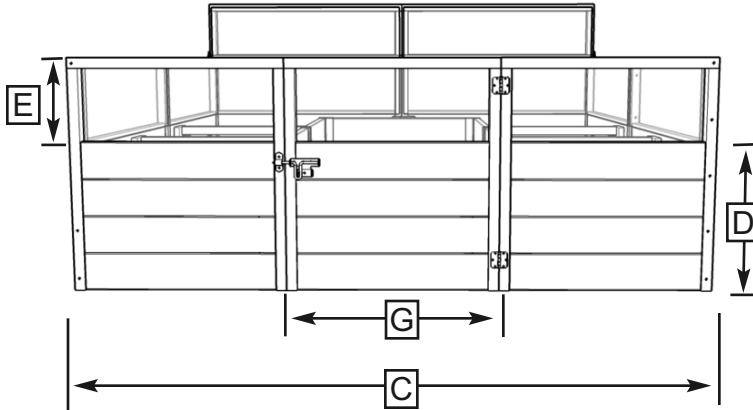

8x8 Raised Cedar Garden Bed

Item# SHD807

Version #3
Feb 11th, 2015

Front View

Side View

Top View

Product Specifications:

- A: Height = 33 1/2"
- B: Length = 95"
- C: Width = 92"
- D: Bottom to Screen = 20"
- E: Screen Frame Height = 13 1/2"
- F: Bottom to Top Trellis = 47"
- G: Door Width = 30 5/8"
- H: Rear Bed Depth = 28"
- I: Length of Inner Panels = 63"
- J: Depth of Side Bed = 30 5/8"

Shipping Specifications:

- 3 UPS Boxes
- 7"H x 34"W x 47"L
- Box 1 weight = 80 lbs
- Box 2 weight = 90 lbs
- Box 2 weight = 90 lbs
- Total Weight = 260 lbs