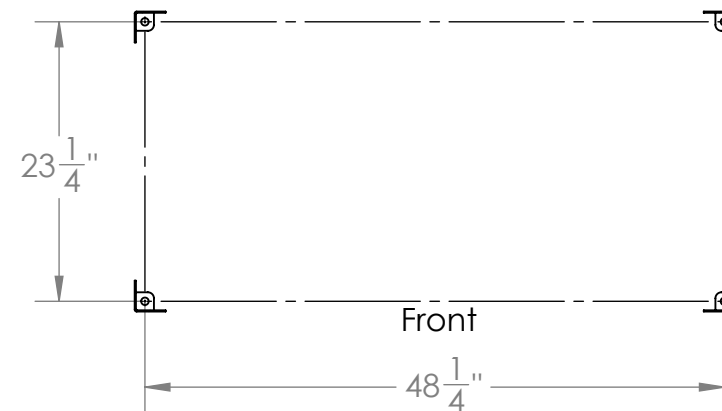

Bearicuda 64 Gallon Bear Proof Receptacle Product Information & Installation Instructions

Anchor Bolt Layout

The Bearicuda Telluride Receptacles are designed to enclose two 32 gallon round trash cans (not included). Each access door is equipped with a bear resistant paddle latch that lock into place when the door is released preventing the door from being left open. The unloading door for removing the trash is simple to use requiring little effort for trash removal.

The optional lettering available for the top door is: "TRASH" or "RECYCLE".

A custom, laser-cut logo is available for a nominal design fee.

An optional integral locking hasp is available.

Standard Colors: Black (BL), Blue (B), Brown (BR), Classic Grey (CG), Copper Vein (CV), Sierra Tan (ST), Medium Bronze (MB), Statuary Bronze (SB).

1. Lay out the location of the anchor bolts in the desired location according to the dimensions shown.
2. Using a 3/8" diameter carbide drill bit, drill the four holes to any depth exceeding the desired embedment. A minimum depth of 3" is recommended.
3. Clean drill fines from hole.
4. Assemble washer and nut, leaving nut flush with end of the anchor to protect threads. Drive each anchor into a hole. Once the recommended depth of 3" is achieved, hand tighten the nut until the washer is flush to surface of the concrete.
5. Expand the anchor by tightening the nut 3-5 turns past the hand tight position, or to the specified torque requirement.
6. Remove the nuts and washers from the anchors.
7. Place the receptacle over the anchors and reinstall the washers and nuts. There are access holes in each corner of the bottom of the receptacle to accommodate tightening the nuts.