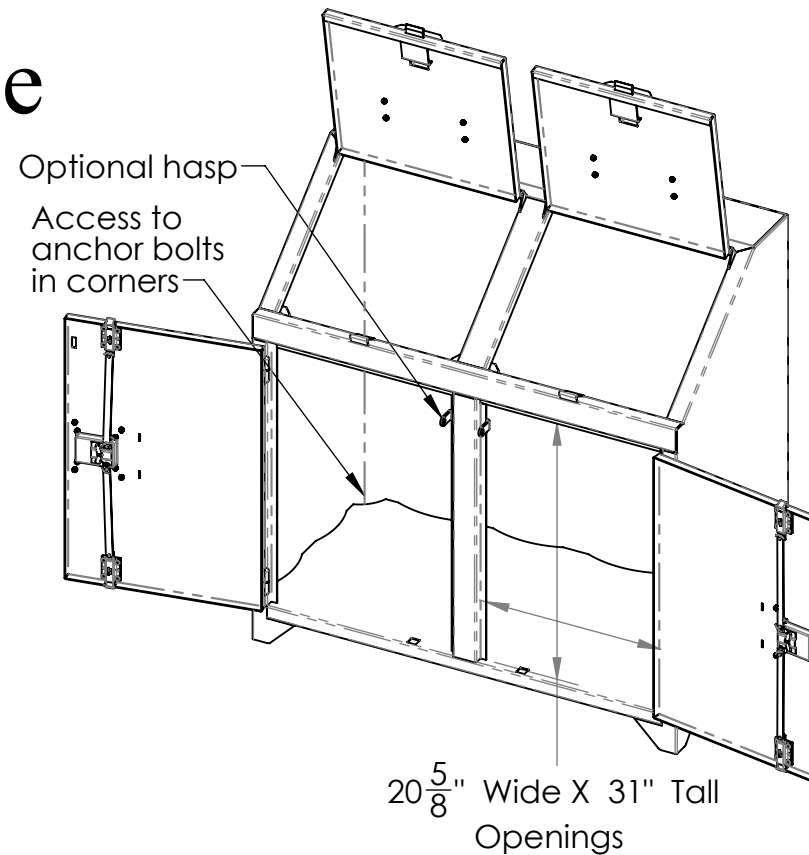

Bearicuda 64 Gallon Bear Proof Receptacle Product Information & Installation Instructions

Anchor Bolt Layout

The Bearicuda Telluride Receptacles are designed to enclose two 32 gallon round trash cans (not included). Each access door is equipped with a bear resistant paddle latch that lock into place when the door is released preventing the door from being left open. The unloading door for removing the trash is simple to use requiring little effort for trash removal.

The optional lettering available for the top door is: "TRASH" or "RECYCLE".

A custom, laser-cut logo is available for a nominal design fee.

An optional integral locking hasp is available.

Standard Colors: Black (BL), Blue (B), Brown (BR), Classic Grey (CG), Copper Vein (CV), Sierra Tan (ST), Medium Bronze (MB), Statuary Bronze (SB).

All Bearicuda products are made in America from no less than 70% recycled steel and are backed by a one year manufacturer warranty.

Installation Instructions

Four each 3/8" x 4" long wedge anchors, 3/8" flat washers, and 3/8" hex nuts are required for mounting.

1. Lay out the location of the anchor bolts in the desired location according to the dimensions shown.
2. Using a 3/8" diameter carbide drill bit, drill the four holes to any depth exceeding the desired embedment. A minimum depth of 3" is recommended.
3. Clean drill fines from hole.
4. Assemble washer and nut, leaving nut flush with end of the anchor to protect threads. Drive each anchor into a hole. Once the recommended depth of 3" is achieved, hand tighten the nut until the washer is flush to surface of the concrete.
5. Expand the anchor by tightening the nut 3-5 turns past the hand tight position, or to the specified torque requirement.
6. Remove the nuts and washers from the anchors.
7. Place the receptacle over the anchors and reinstall the washers and nuts. There are access holes in each corner of the bottom of the receptacle to accommodate tightening the nuts.