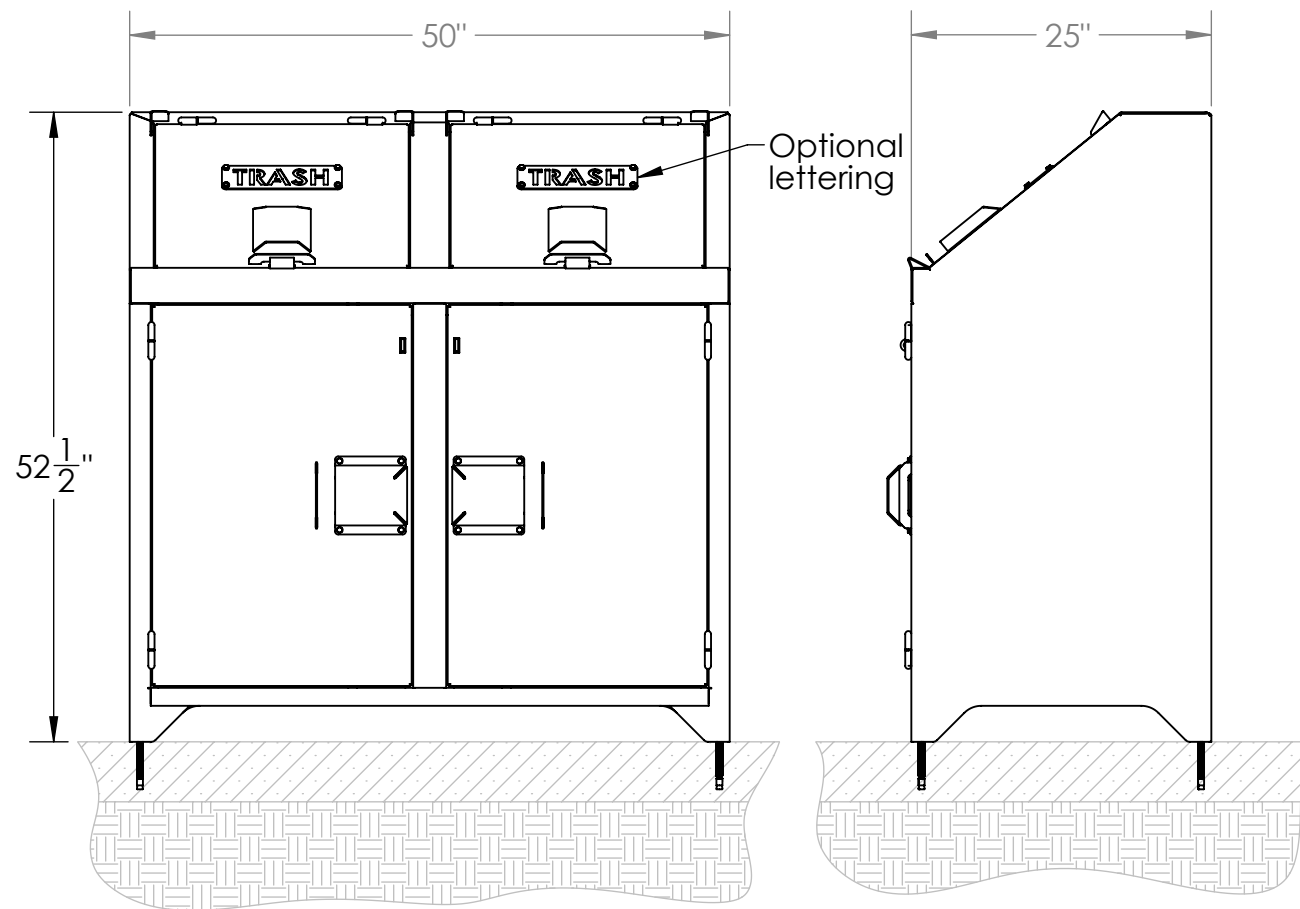

Bearicuda 64 Gallon Bear Proof Receptacle Product Information & Installation Instructions

Anchor Bolt Layout

The Bearicuda Telluride Receptacles are designed to enclose two 32 gallon round trash cans (not included). Each access door is equipped with a bear resistant paddle latch that lock into place when the door is released preventing the door from being left open. The unloading door for removing the trash is simple to use requiring little effort for trash removal.

The optional lettering available for the top door is: "TRASH" or "RECYCLE".

A custom, laser-cut logo is available for a nominal design fee.

An optional integral locking hasp is available.

Standard Colors: Black (BL), Blue (B), Brown (BR), Classic Grey (CG), Copper Vein (CV), Sierra Tan (ST), Medium Bronze (MB), Statuary Bronze (SB).

All Bearicuda products are made in America from no less than 70% recycled steel and are backed by a one year manufacturer warranty.

Installation Instructions

Four each 3/8" x 4" long wedge anchors, 3/8" flat washers, and 3/8" hex nuts are required for mounting.

1. Lay out the location of the anchor bolts in the desired location according to the dimensions shown.
2. Using a 3/8" diameter carbide drill bit, drill the four holes to any depth exceeding the desired embedment. A minimum depth of 3" is recommended.
3. Clean drill fines from hole.
4. Assemble washer and nut, leaving nut flush with end of the anchor to protect threads. Drive each anchor into a hole. Once the recommended depth of 3" is achieved, hand tighten the nut until the washer is flush to surface of the concrete.
5. Expand the anchor by tightening the nut 3-5 turns past the hand tight position, or to the specified torque requirement.
6. Remove the nuts and washers from the anchors.
7. Place the receptacle over the anchors and reinstall the washers and nuts. There are access holes in each corner of the bottom of the receptacle to accommodate tightening the nuts.