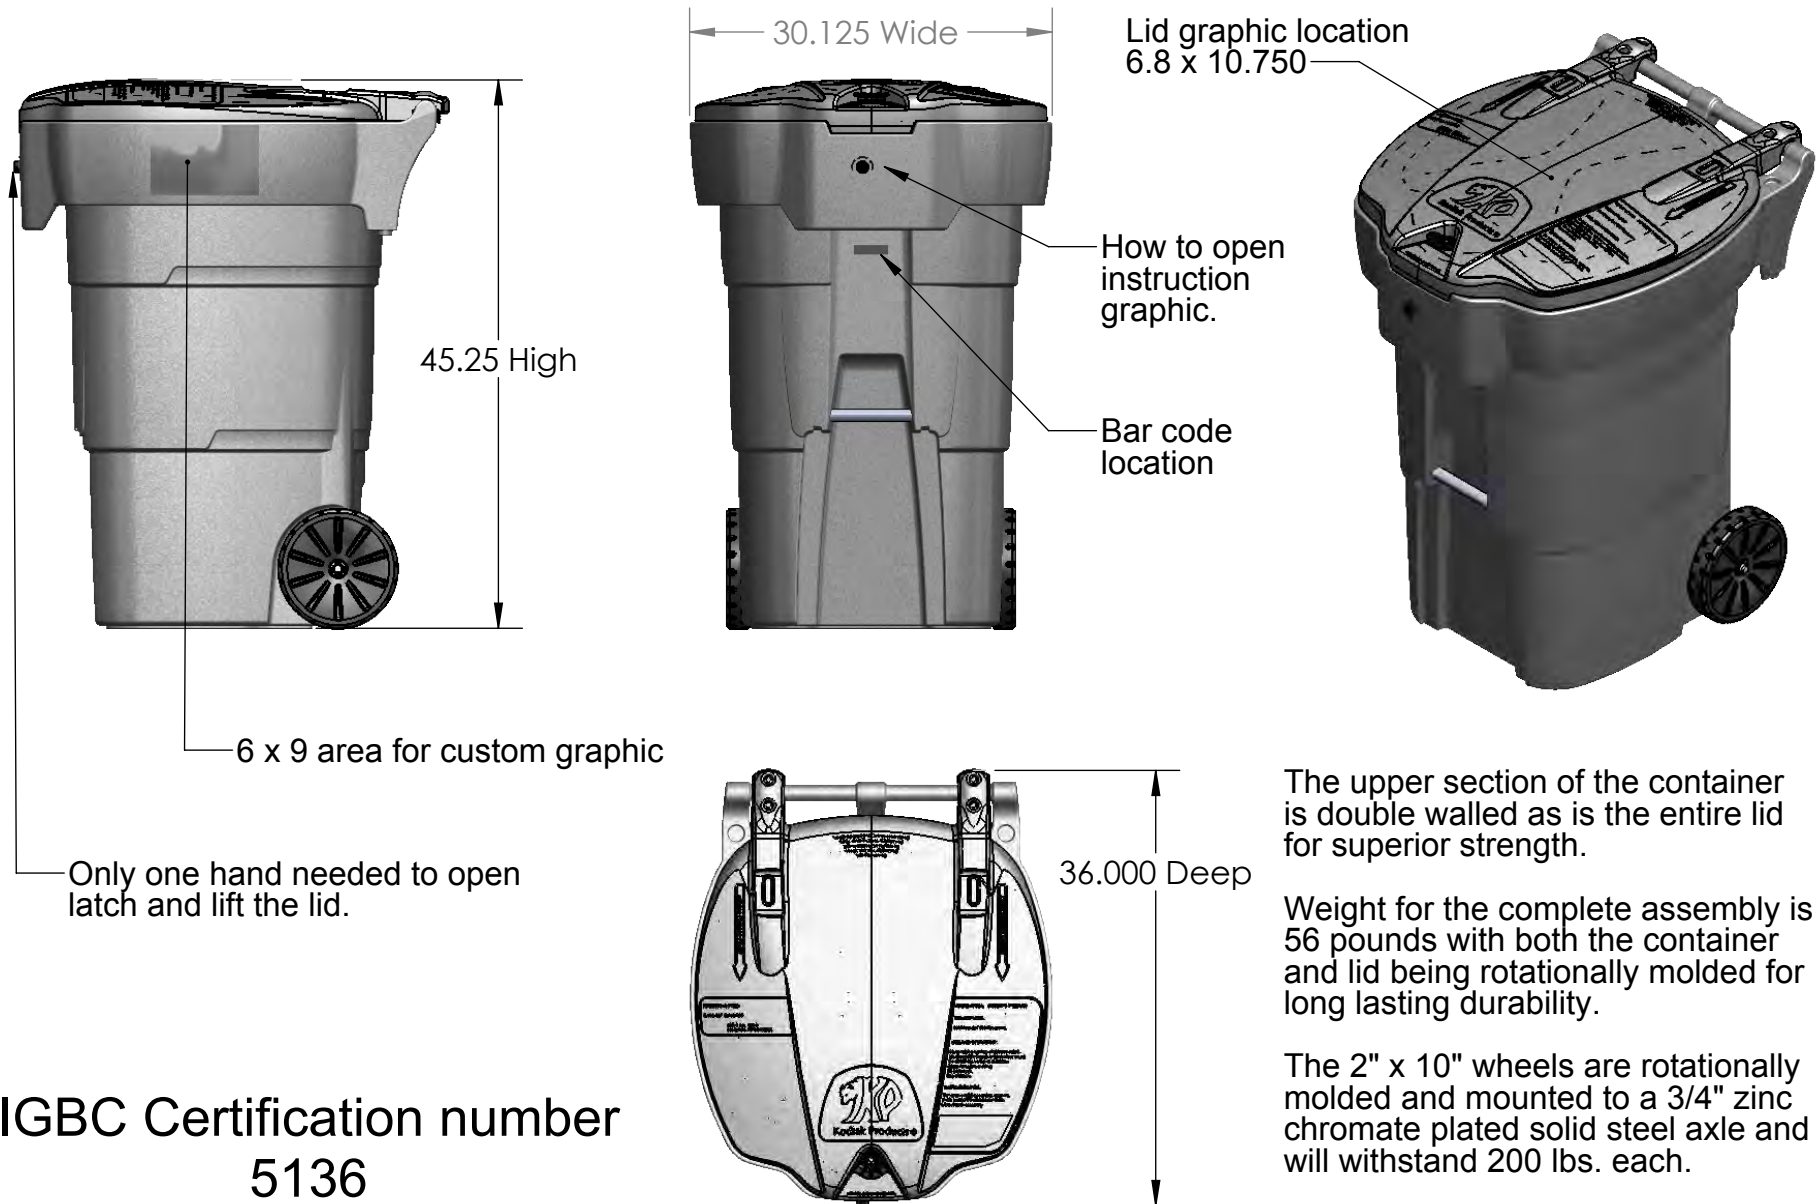

**Fully automated bear resistant container. Tested with Grizzly bears. Bearicuda Part #: STL495**

**IGBC Certification number  
5136**