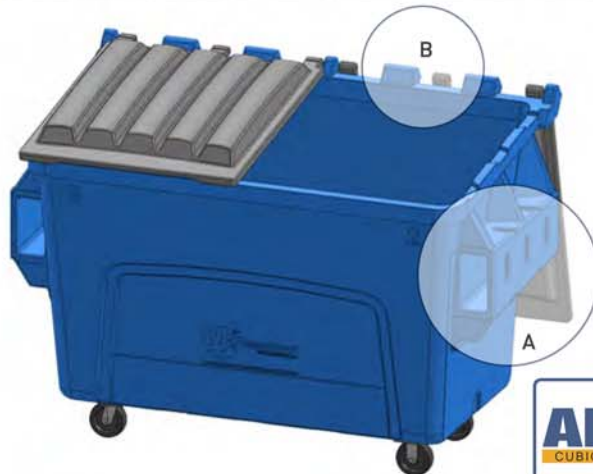

PROVIDING YOU WITH A GREENER FUTURE

We create unique waste solutions to maximize value while reducing your carbon footprint.

FRONT LOAD CONTAINERS

2YD | 3YD | 4YD

WE DON'T JUST TALK TRASH

PRODUCT SPECS

Model	Width	Depth	Front Height	Max Height	Truck Qty.	Load Capacity	Weight
FRONT LOAD CONTAINERS							
2 YD	83"	43"	50"	58"	45	2,000 lbs.	240 lbs.
3 YD	83"	53"	52"	61"	36	2,200 lbs.	295 lbs.
4 YD	83"	63"	57"	68"	30	3,200 lbs.	360 lbs.

Drain Plug Options | Leak Free | (A) Thick Wall & Pocket Design
No Aftermarket Modifications Required | Turtle Shell Bottom Design

Light-Weight & Durable

Stackable | (B) Larger Hinge Knuckles | Quiet | Easy to Move