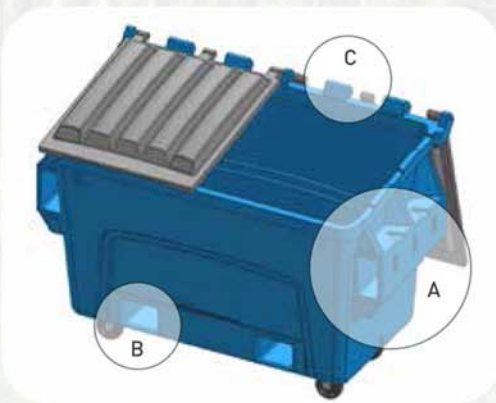

PROVIDING YOU WITH A GREENER FUTURE

We create unique waste solutions to maximize value while reducing your carbon footprint.

FRONT END QUAD POCKET

2YD | 3YD | 4YD

WE DON'T JUST TALK TRASH

PRODUCT SPECS

Model	Width	Depth	Front Height	Max Height	Truck Qty.	Load Capacity	Weight
QUAD POCKET							
2 YD	83"	44"	50"	58"	45	2,000 lbs.	240 lbs.
3 YD	83"	53"	52"	61"	36	2,200 lbs.	295 lbs.
4 YD	83"	63"	57"	68"	30	3,200 lbs.	370 lbs.

- (A) Thick Wall & Pocket Design | Leak Free
- (B) Multiple Lifting Options | No Aftermarket Modifications Required
- Corrugated Bottom Design for Increased Strength

Light-Weight & Durable

Stackable | (C) Larger Hinge Knuckles | Quiet | Easy to Move