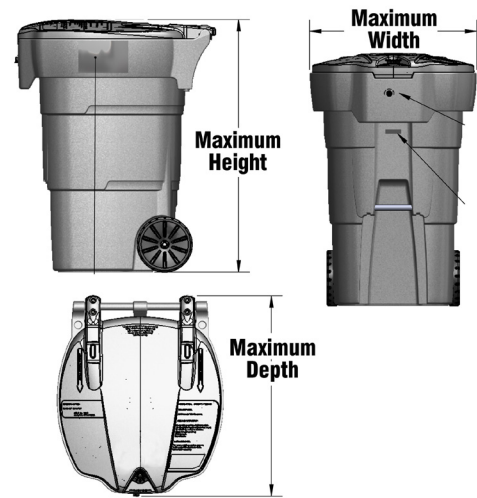

Bearicuda Metal Storage Enclosure Sizing Chart

1. Measure the maximum height, width and depth of your can. When measuring your can be sure to measure the highest height, deepest depth and widest width to include can handles and wheels if applicable.

2. Then reference our metal enclosure sizing chart dimensions below to ensure you have selected the best size configuration for your cans.

Suggested configurations: Measure your cans to select the best configuration.
Click on the product SKU number to go to that product page.