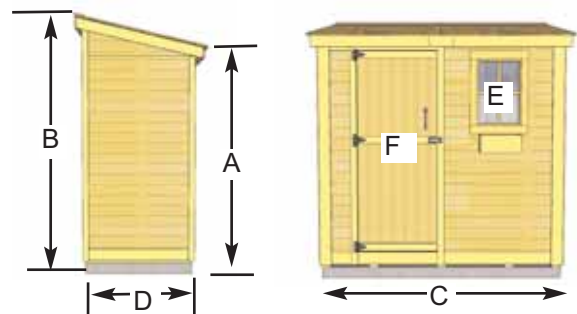

8'x4' Sag Harbor Garden Shed

Item # SHD804 and #SHD805

This functional and attractive lean-to style shed will be perfect against a fence or up tight to house.

Double Door Model - No Window

The Sag Harbor Kit Includes:

- SHD804 - 1 Functional Window with Screen (18" w x 23" h)
- 1 Flower Box (SHD804)
- Functional Door Configuration
- Western Red Cedar Construction
- Exterior Cladding - Proprietary Cedar Lap Siding
- 2x3 Frame Construction
- Cedar Roof with Shingles Already Attached
- Panelized For Quick Assembly
- Hardware Included (screws and nails).

Specifications:

- A: Outside Height (Front) = 83"
- B: Outside Height (Rear) = 95"
- C: Outside Wall Width = 97 1/2"
- D: Outside Wall Depth = 47 1/2"
- E: Window Opening = 18"w x 23"h
- F: Door Dimensions = 31"w x 72"h
- *Model SHD805 - Door Dimension - 62"w x 72"h