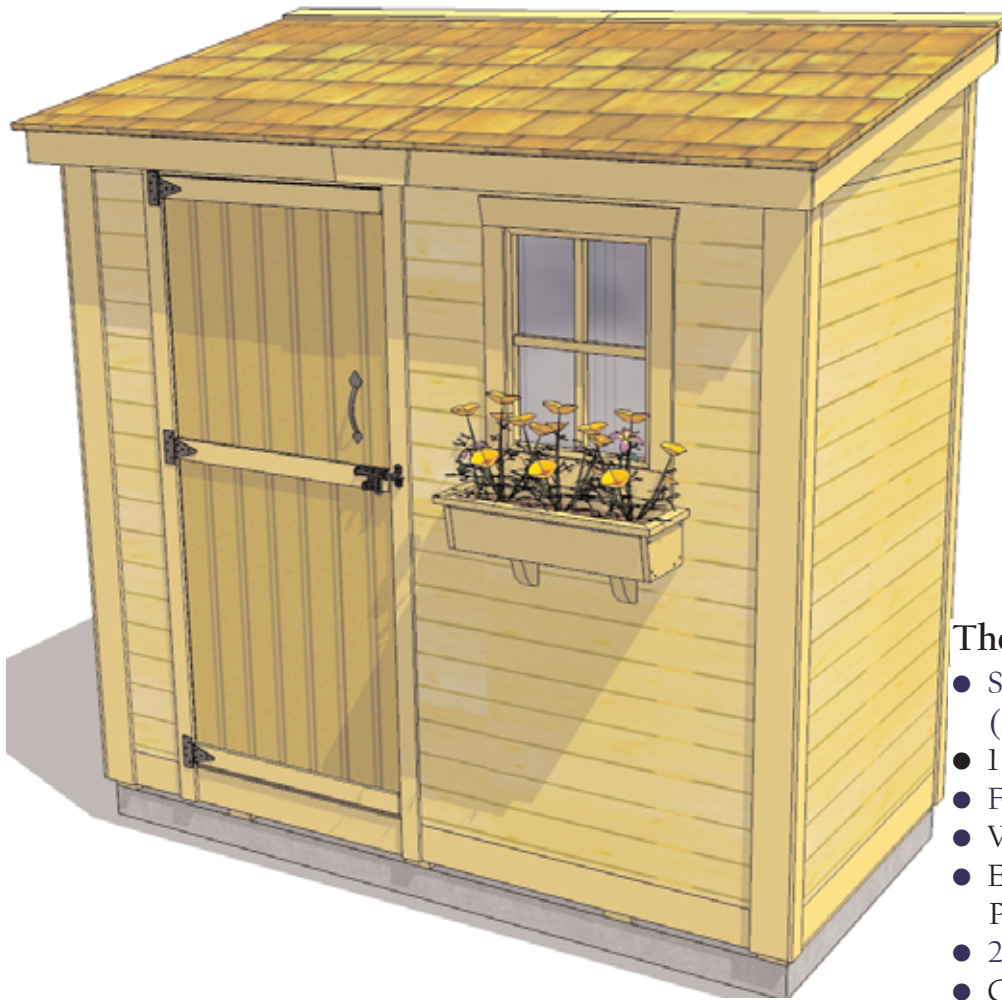

8'x4' Sag Harbor Garden Shed

Item # SHD804 and #SHD805

This functional and attractive lean-to style shed will be perfect against a fence or up tight to house.

Double Door Model - No Window

The Sag Harbor Kit Includes:

- SHD804 - 1 Functional Window with Screen (18" w x 23" h)
- 1 Flower Box (SHD804)
- Functional Door Configuration
- Western Red Cedar Construction
- Exterior Cladding - Proprietary Cedar Lap Siding
- 2x3 Frame Construction
- Cedar Roof with Shingles Already Attached
- Panelized For Quick Assembly
- Hardware Included (screws and nails).

Specifications:

- A: Outside Height (Front) = 83"
- B: Outside Height (Rear) = 95"
- C: Outside Wall Width = 97 1/2"
- D: Outside Wall Depth = 47 1/2"
- E: Window Opening = 18"w x 23"h
- F: Door Dimensions = 31"w x 72"h
- *Model SHD805 - Door Dimension - 62"w x 72"h

Shipping Pkg. Size: 52"w x 29"h x 88"l
Shipping Weight: = 780 lbs